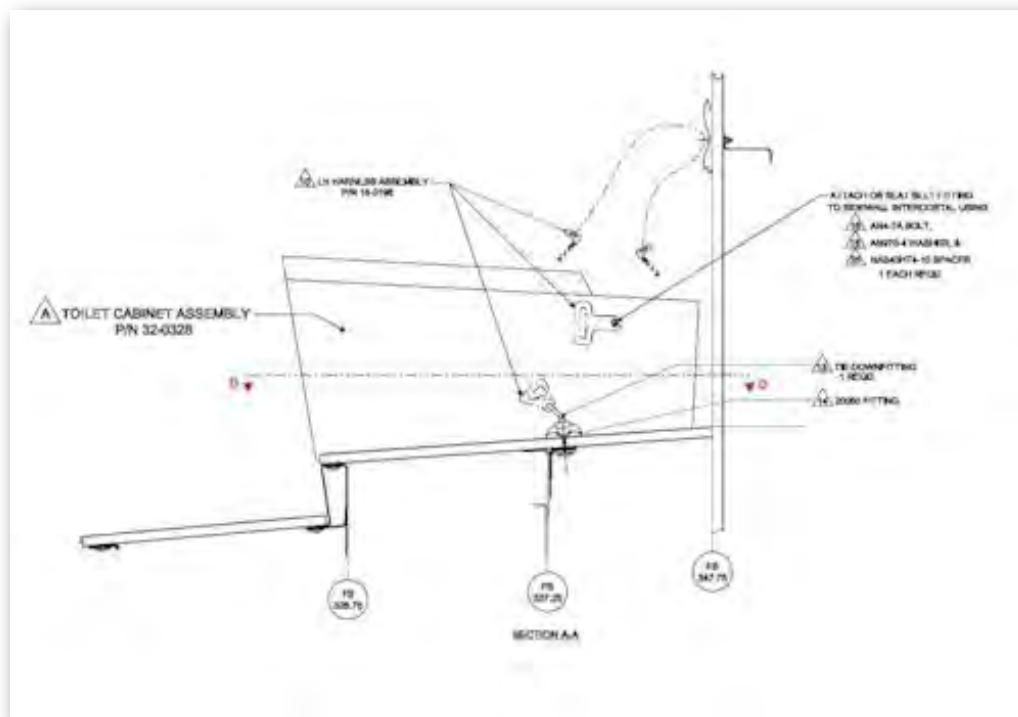

Approvals: FAA STC and PMA eliminating the need for field approval for 200 series only. Other models require 8110-3.

STC: SA02468LA

EASA: 10048912

Installation: Mounts to existing floor board with components from included installation kit. Weighs 34.5 lbs. dry / 38.5lbs. with flushing fluid.

Description: Located in the aft baggage area on the left (Pilot) side of the aircraft. Toilet is approved for belted passenger taxi, takeoff, and landing.

Options: Laminate finish of the cabinet and upholstery available.

Approvals: FAA 8110-3, awaiting STC.

Installation: Normally 60 to 70 hours depending on the experience of the technician. Mounts to existing floor board with components from included installation kit. Weighs 34.5 lbs. dry / 38.5 lbs. with flushing fluid.

Life Vest Storage
& Tissue Dispenser

Heavy Duty Monogram
Flushing Unit

Front Access Panel Allows For
Easy Tank Removal

Toilet Installation Drawings

King Air Toilet Installation

32-0328K above shown with Mounting Hardware, Placards, Life Vest, and Restraint System.