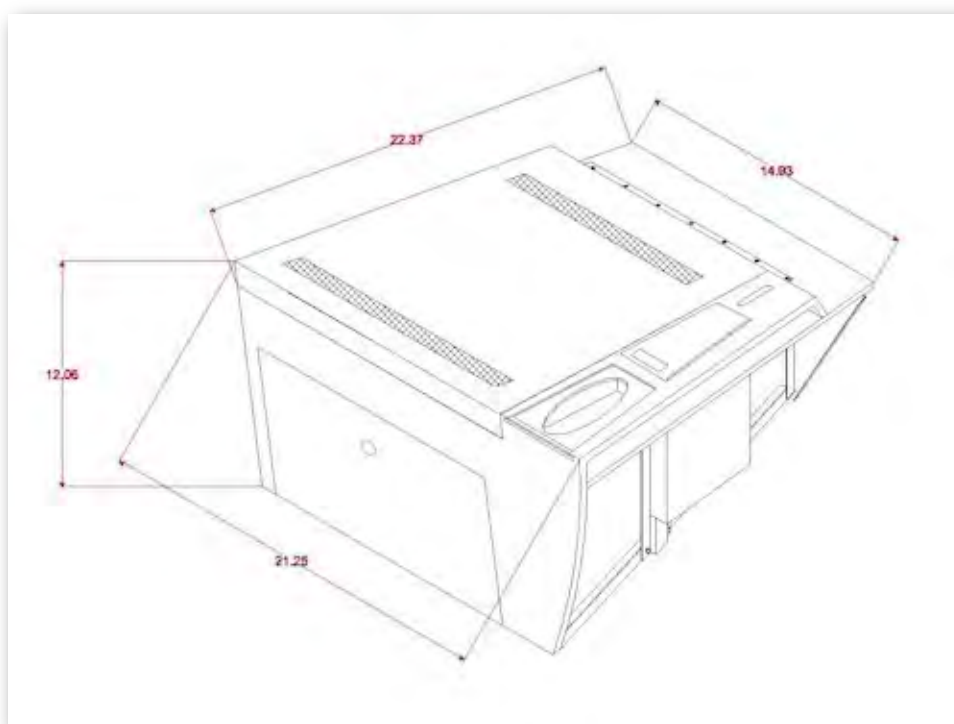

Life Vest Storage
& Tissue Dispenser

Heavy Duty Monogram
Flushing Unit

Front Access Panel Allows For
Easy Tank Removal

Toilet Installation Drawings

King Air Toilet Installation

32-0328K above shown with Mounting Hardware, Placards, Life Vest, and Restraint System.